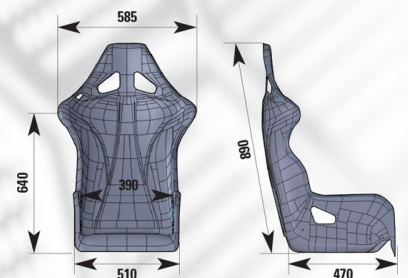

HA/741E/B  
Blue

HA/741E/N Black

LARGE HARNESS SLOTS

REMOVABLE  
LEG CUSHION

rests to allow  
maximum individual  
seating comfort

Measure in mm